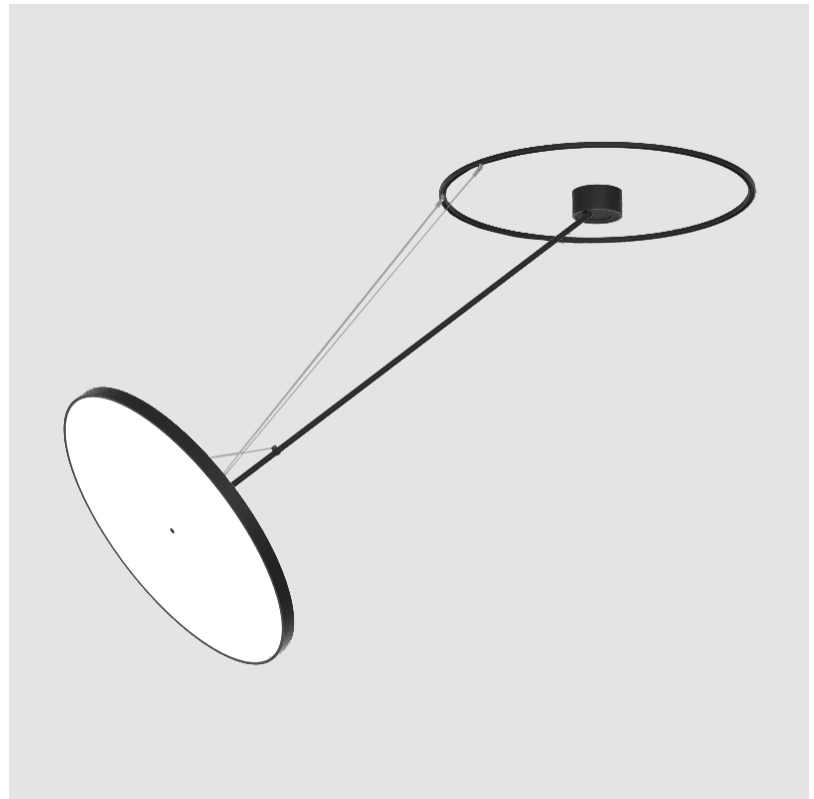

GENERAL

Series: Sign Diva Dancer
Subseries: Sign Diva Dancer
Partner: Prolicht
Division: Architectural
Installation: Suspension
Product Type: Pendant
Mounting Location: Ceiling
Light Distribution: Adjustable

PHYSICAL

Shape: Round
Diameter (mm): 850
Diameter (in): 33 7/16
Height (mm): 1620
Height (in): 63 3/4
Weight (kg): 9.67
Weight (lbs): 21.27
Diffuser: PMMA - Opal / Micro-Prism / Sparkling Secret / Vintage Industrial
Fixture Finish: SSR / BKV / CWI / CRY / HAB / UFT / ITA / RUA / FTG / MYG / LOD / PUS / FRO / FUP / KIA / POP / BLS / SPG / MEY / GOH / CHC / COM / ABZ / JAG / OBR / MOS / ROR
Fixture Material: PMMA / Extruded Aluminum / Steel

ELECTRICAL

Lamp Type: LED (Zhaga Standard)
Input Wattage (W): 96.8
Total Output Wattage (W): 76.8
Dimming: Tri-Mode (Non-Dimming and Phase Dimming (120Vac only) and 0-10V Dimming)
Driver Included: Yes
Driver Location: Integrated
Driver Type: Constant Current - Universal
Driver Class: Class 2
Input Voltage (V): 120 - 277
Constant Current (MA): 600

LED

Color Temperature (°K): 3000 / 3500 / 4000
Max. Delivered Lumen (lm): 11160 / 11388 / 11620
CRI: >90 CRI
Lamp Life (hrs): 50000

OPTICAL

Adjustability: Rotational Canopy 170°; Tilting Canopy ±50°; Tilting Head ±90°

RATINGS AND CERTIFICATIONS

Certified By: Certified for North American Standards
IP rating: IP20